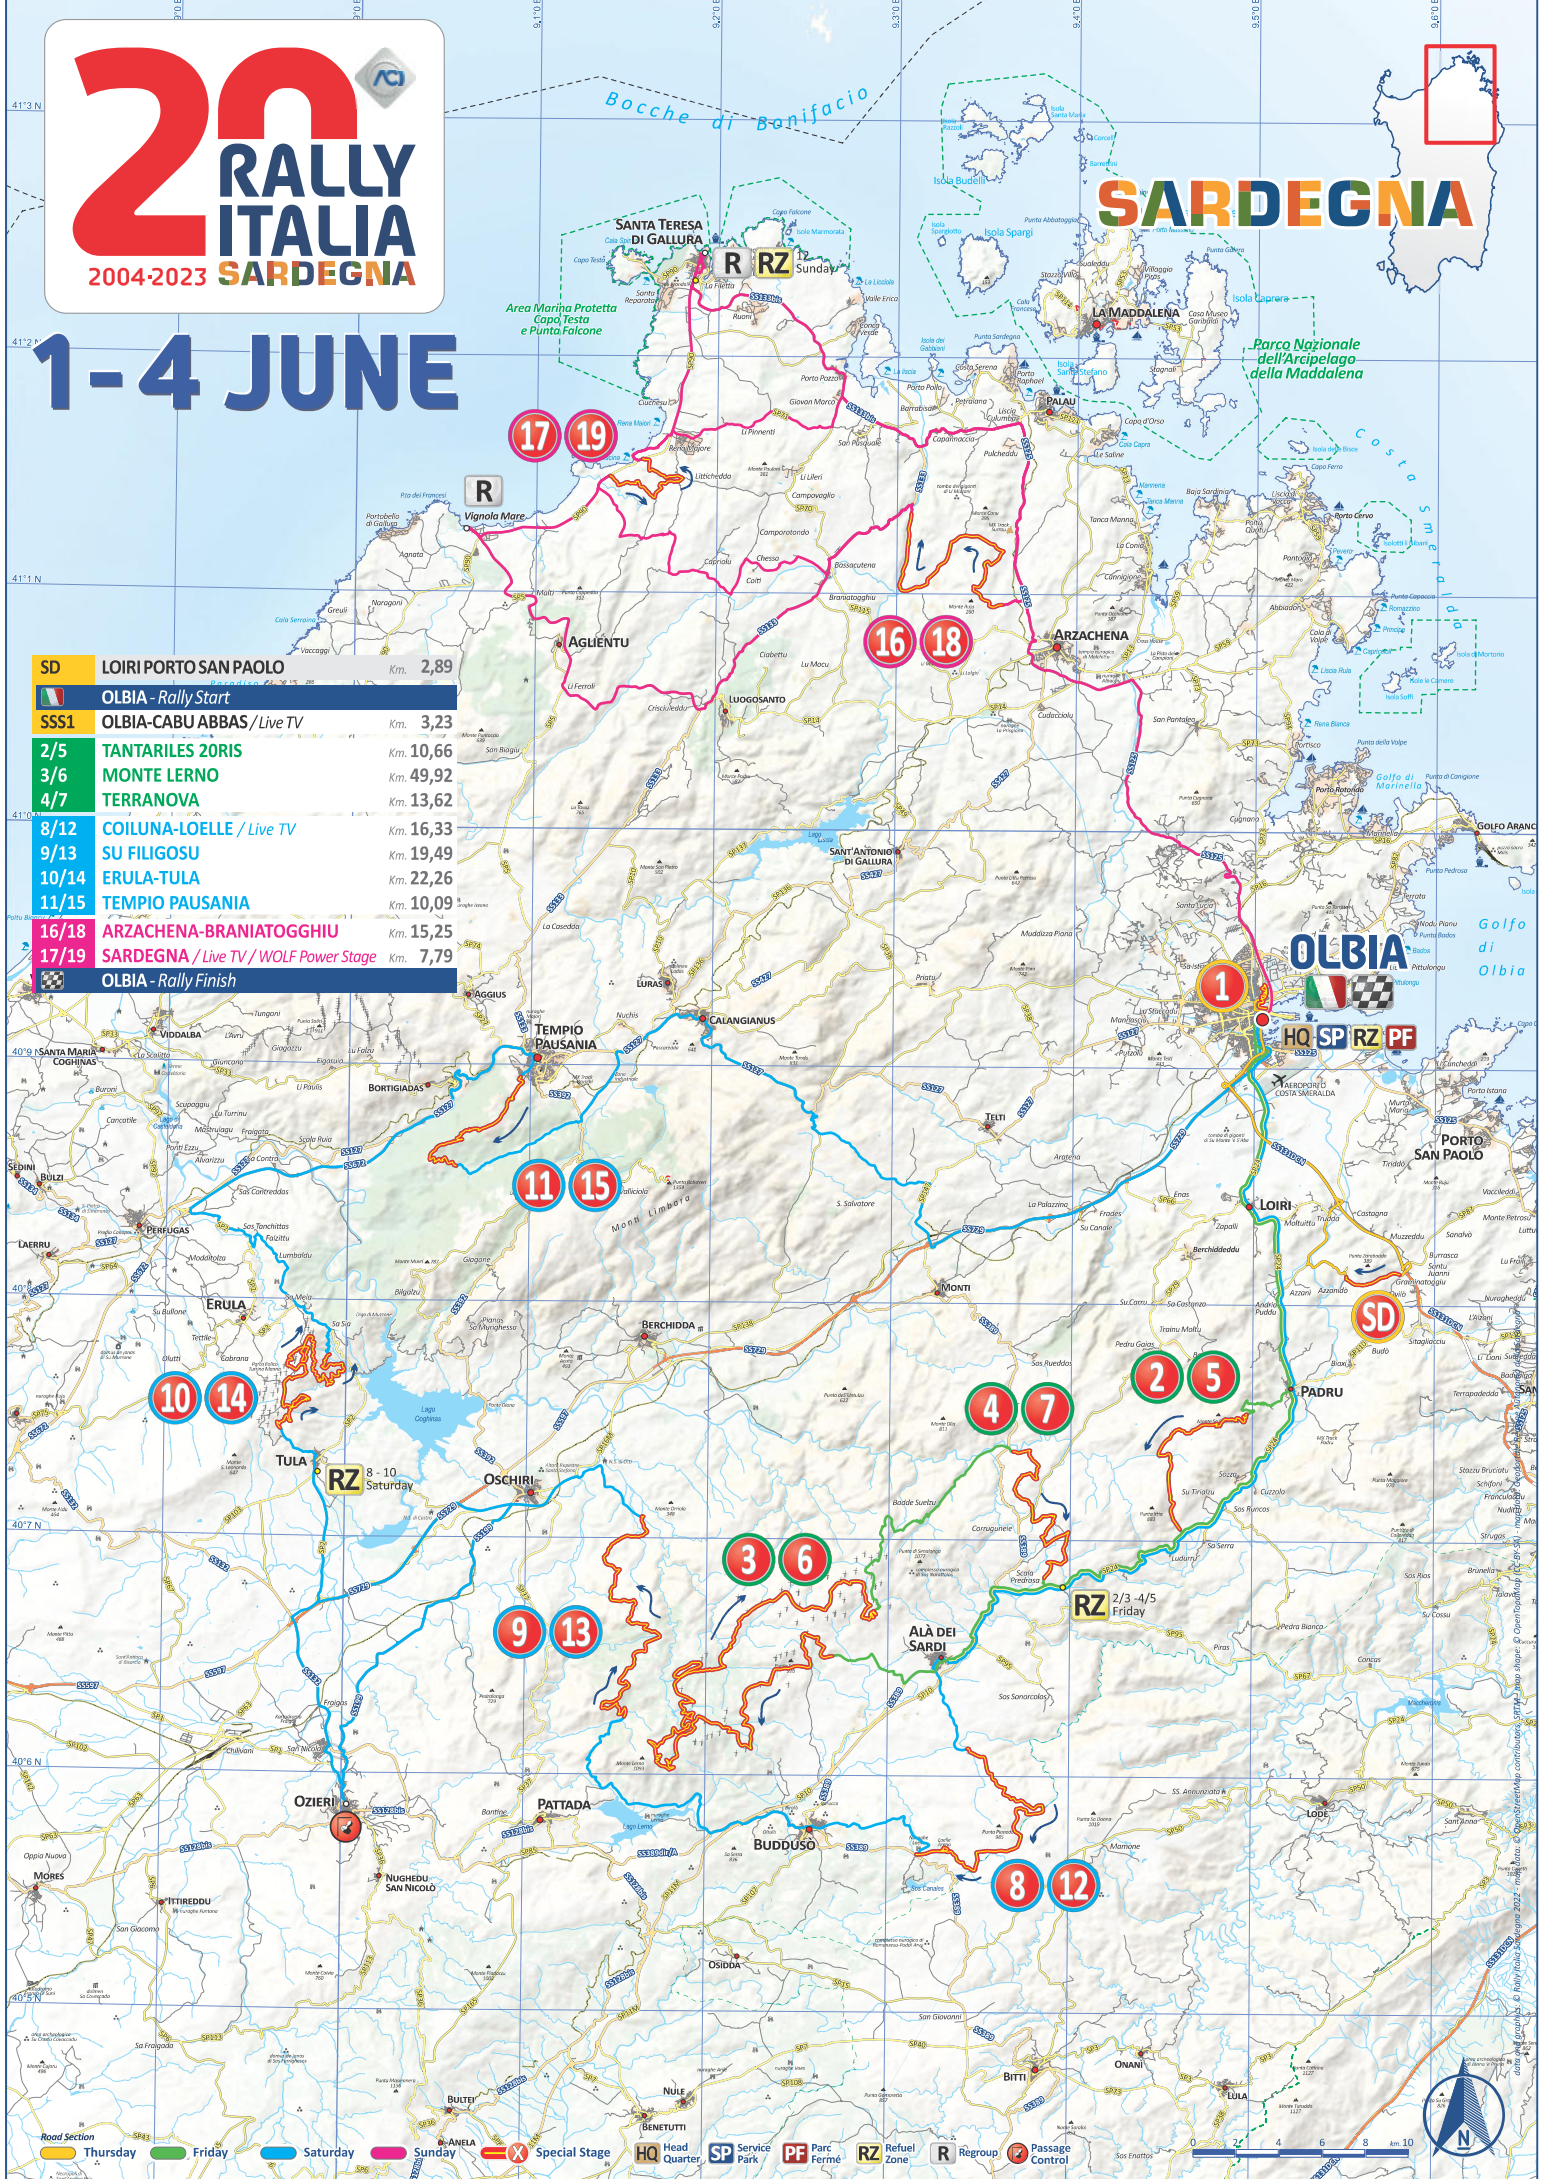

20 RALLY ITALIA

2004-2023 SARDEGNA

1-4 JUNE

SARDEGNA

SD	LOIRI PORTO SAN PAOLO	Km. 2,89
	OLBIA - Rally Start	
SSS1	OLBIA-CABU ABBAS / Live TV	Km. 3,23
2/5	TANTARILES ZORIS	Km. 10,66
3/6	MONTE LERNO	Km. 49,92
4/7	TERRANOVA	Km. 13,62
8/12	COILUNA-LOELLE / Live TV	Km. 16,33
9/13	SU FILIGOSU	Km. 19,49
10/14	ERULA-TULA	Km. 22,26
11/15	TEMPIO PAUSANIA	Km. 10,09
16/18	ARZACHENA-BRANIATOGGHIU	Km. 15,25
17/19	SARDEGNA / Live TV / WOLF Power Stage	Km. 7,79
	OLBIA - Rally Finish	

■ Road Section Thursday ■ Friday ■ Saturday ■ Sunday ■ Special Stage HQ Head Quarter SP Service Park PF Parc Fermé RZ Refuel Zone R Regroup RC Passage Control